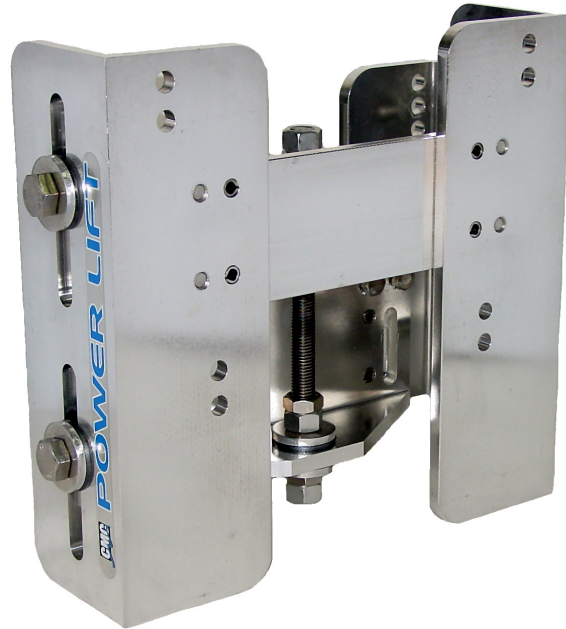

CMC SALES AUSTRALIA.

Mobile 0409 910 808
e-mail wayne@cmcsales.com.au
web www.cmcsales.com.au

65012 ML-65 Suitable up to V-6. Shipping weight 14.5 kg

Manual PL-65 Features:

- One Piece Design
- Made of 6061 T6 extruded aluminum alloy
- Stainless steel fasteners for maximum strength and durability
- Centrally located adjustment screw for positive alignment
- 5 1/2" Set Back from Transom
- 5" Vertical Adjustment
- Designed to fit standard B.I.A. bolt pattern without drilling holes or making modifications in back of boat or motor